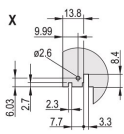

3 HE

6 HE

4 TE

5 TE

Plug-in unit, with IEL inserter/extractor black handle, 6 U, front assembly. The U-shaped front panel enable shielding with a textile gasket.

CERTIFICATIONS