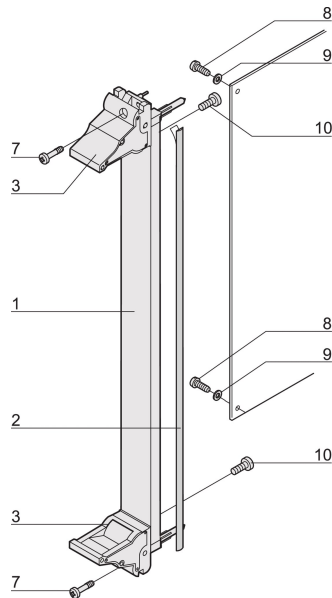

3 HE

6 HE

4 TE

5 TE

Plug-in unit, with IEL inserter/extractor black handle, 6 U, front assembly. The U-shaped front panel enable shielding with a textile gasket.

CERTIFICATIONS