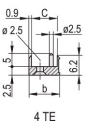

3 HE

6 HE

4 TE

5 TE

Plug-in unit, with IEL inserter/extractor black handle, 6 U, front assembly. The U-shaped front panel enable shielding with a textile gasket.

CERTIFICATIONS