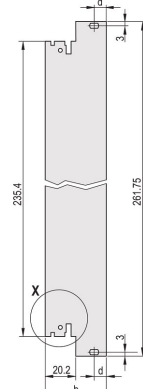

3 HE

6 HE

4 TE

5 TE

Plug-in unit, with IEL inserter/extractor black handle, 6 U, front assembly. The U-shaped front panel enable shielding with a textile gasket.

CERTIFICATIONS