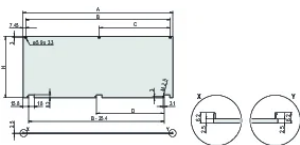

Instalação: Hinged, Bottom

Gasket Type: Textile EMC

Front Finish: Anodized

Rear Finish: Conductive

Treated Edges: Não

Em conformidade com: IEC 60297-3-101; IEEE 1101.1/10

Profundidade (D): 2.5mm

EMC Shielding: No (Retrofittable)

Acabamento: Anodized; Passivated

Altura (H): 128.4mm

Material: Alumínio

Product Type: Front Panel

Tipo: Front Panel without Handle

Largura (W): 426.4mm

Gross Weight: 0.546kg

DETALHES ADICIONAIS DO PRODUTO

Front panel can be removed in opened position ($> 135^\circ$).

DIAGRAMAS

AVISO

Os produtos nVent devem ser instalados e utilizados apenas conforme indicado nas fichas de instrução do produto e materiais de treinamento da nVent. As fichas de instrução estão disponíveis em www.nVent.com e com nossos representantes de atendimento ao cliente nVent. A instalação inadequada, uso incorreto, aplicação incorreta ou outra falha qualquer em seguir completamente as instruções e avisos da nVent podem levar ao mau funcionamento do produto, danos à propriedade, lesões corporais graves e morte, e/ou anular sua garantia.