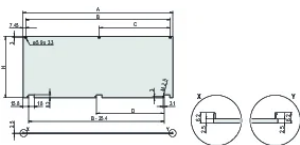

Instalação: Hinged, Bottom

Gasket Type: Textile EMC

Front Finish: Anodized

Rear Finish: Conductive

Treated Edges: Não

Em conformidade com: IEC 60297-3-101; IEEE 1101.1/10

Profundidade (D): 2.5mm

EMC Shielding: No (Retrofittable)

Acabamento: Anodized; Passivated

Altura (H): 261.8mm

Material: Alumínio

Product Type: Front Panel

Tipo: Front Panel without Handle

Largura (W): 213mm

Gross Weight: 0.586kg

DETALHES ADICIONAIS DO PRODUTO

Front panel can be removed in opened position ($> 135^\circ$).

DIAGRAMAS

AVISO

Os produtos nVent devem ser instalados e utilizados apenas conforme indicado nas fichas de instrução do produto e materiais de treinamento da nVent. As fichas de instrução estão disponíveis em www.nVent.com e com nossos representantes de atendimento ao cliente nVent. A instalação inadequada, uso incorreto, aplicação incorreta ou outra falha qualquer em seguir completamente as instruções e avisos da nVent podem levar ao mau funcionamento do produto, danos à propriedade, lesões corporais graves e morte, e/ou anular sua garantia.