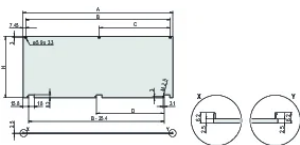

Instalação: Hinged, Bottom

Gasket Type: Textile EMC

Front Finish: Anodized

Rear Finish: Conductive

Treated Edges: Não

Em conformidade com: IEC 60297-3-101; IEEE 1101.1/10

Profundidade (D): 2.5mm

EMC Shielding: No (Retrofittable)

Acabamento: Anodized; Passivated

Altura (H): 172.9mm

Material: Alumínio

Product Type: Front Panel

Tipo: Front Panel without Handle

Largura (W): 426.4mm

Net Weight: 0.678kg

DETALHES ADICIONAIS DO PRODUTO

Front panel can be removed in opened position ($> 135^\circ$).

DIAGRAMAS

AVISO

Os produtos nVent devem ser instalados e utilizados apenas conforme indicado nas fichas de instrução do produto e materiais de treinamento da nVent. As fichas de instrução estão disponíveis em www.nVent.com e com nossos representantes de atendimento ao cliente nVent. A instalação inadequada, uso incorreto, aplicação incorreta ou outra falha qualquer em seguir completamente as instruções e avisos da nVent podem levar ao mau funcionamento do produto, danos à propriedade, lesões corporais graves e morte, e/ou anular sua garantia.