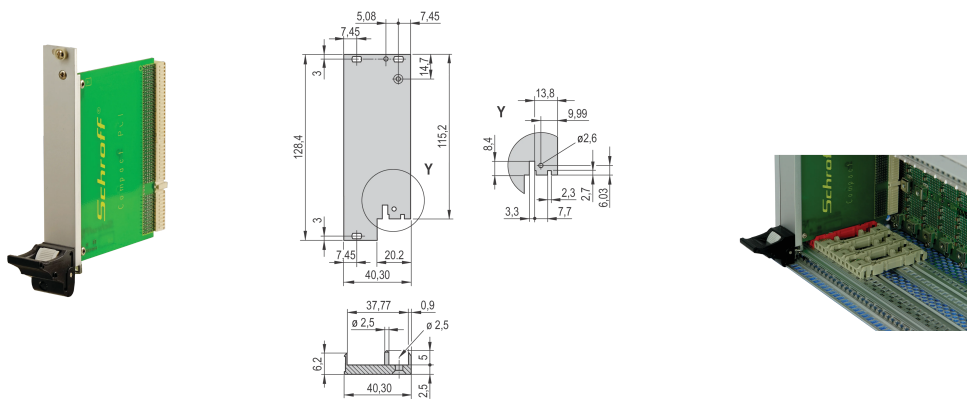

Plug-In Unit Kit With IEL Handle for Rear I/O, Shielded, Black, 3 U, 8 HP

NÚMERO DE CATÁLOGO

20848-752

Plug-in unit, with IEL inserter/extractor black handle, 3 U, rear I / O assembly. The U-shaped front panel enable shielding with a textile gasket.

CERTIFICATIONS

CARACTERÍSTICAS

U-shaped front panel for textile gasket

Suitable for insertion and extraction forces up to 700 N (per pair)

Enable the installation of a microswitch

Enable the installation of coding pegs in accordance with IEC 60297-3-103/ IEEE 1101.10

CARATERÍSTICAS DO PRODUTO

Rack Width: 8HP

Quantidade por embalagem: 1

Tipo de alça: IEL

Instalação: Screw-on Rear IO

Gasket Type: Textile EMC

Front Finish: Anodized

Rear Finish: Etched

Treated Edges: Não

Em conformidade com: IEC 60297-3-102; IEEE 1101.10; IEC 60297-3-103; IEEE 1101.1/11

EMC Shielding: Sim

Acabamento: Anodized; Passivated

Altura (H): 128.4mm

Material: Alumínio

Product Type: Front Panel