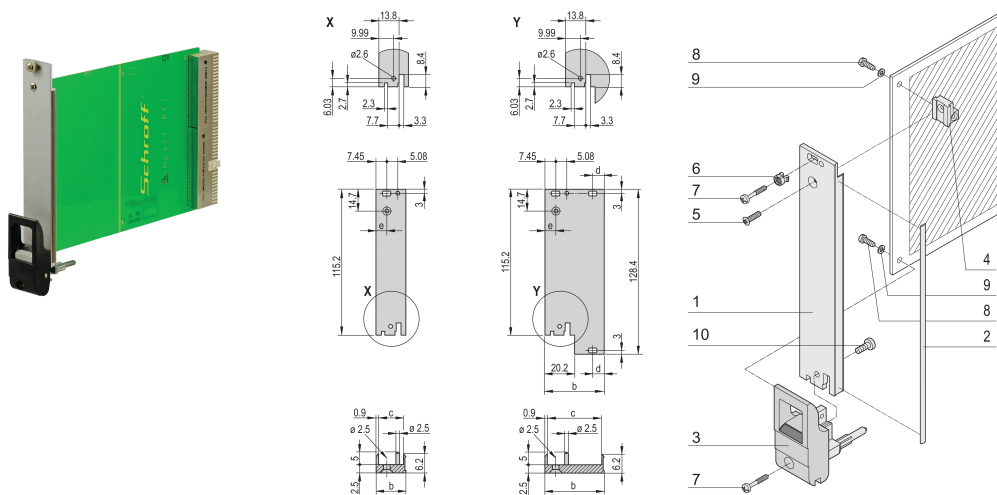

Plug-In Unit Kit With IET Handle, Shielded, Black 3 U, 4 HP

NÚMERO DE CATÁLOGO

20848-763

Plug-in unit, with IET inserter/extractor black handle, 3 U, front assembly. The U-shaped front panel enable shielding with a textile gasket.

CERTIFICATIONS

CARACTERÍSTICAS

U-shaped front panel for textile gasket

Suitable for insertion and extraction forces up to 700 N (per pair)

Enable the installation of a microswitch

Enable the installation of coding pegs in accordance with IEC 60297-3-103/ IEEE 1101.10

CARATERÍSTICAS DO PRODUTO

Rack Width: 4HP

Quantidade por embalagem: 1

Tipo de alça: IET

Instalação: Screw-on Front

Gasket Type: Textile EMC

Front Finish: Anodized

Rear Finish: Etched

Treated Edges: Não

Em conformidade com: IEC 60297-3-102; IEEE 1101.10; IEC 60297-3-103; IEEE 1101.1/11

EMC Shielding: Sim

Acabamento: Anodized; Passivated

Altura: 128.4mm

Material: Alumínio

Product Type: Front Panel