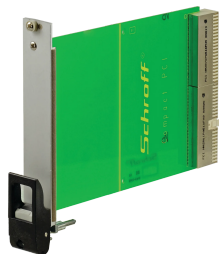

Plug-In Unit Kit With IET Handle, Shielded, Black 3 U, 8 HP

NÚMERO DE CATÁLOGO

20848-764

Plug-in unit, with IET inserter/extractor black handle, 3 U, front assembly. The U-shaped front panel enable shielding with a textile gasket.

CERTIFICATIONS

CARACTERÍSTICAS

U-shaped front panel for textile gasket

Suitable for insertion and extraction forces up to 700 N (per pair)

Enable the installation of a microswitch

Enable the installation of coding pegs in accordance with IEC 60297-3-103/ IEEE 1101.10

CARATERÍSTICAS DO PRODUTO

Rack Width: 8HP

Quantidade por embalagem: 1

Tipo de alça: IET

Instalação: Screw-on Front

Gasket Type: Textile EMC

Front Finish: Anodized

Rear Finish: Etched

Treated Edges: Não

Em conformidade com: IEC 60297-3-102; IEEE 1101.10; IEC 60297-3-103; IEEE 1101.1/11

EMC Shielding: Sim

Acabamento: Anodized; Passivated

Altura: 128.4mm

Material: Alumínio

Product Type: Front Panel