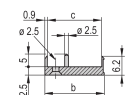

Plug-In Unit Kit With IET Handle, Shielded, Black 3 U, 8 HP

NÚMERO DE CATÁLOGO

20848-764

Plug-in unit, with IET inserter/extractor black handle, 3 U, front assembly. The U-shaped front panel enable shielding with a textile gasket.