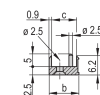

Plug-In Unit Kit With IET Handle, Shielded, Black 3 U, 8 HP

NÚMERO DE CATÁLOGO

20848-764

Plug-in unit, with IET inserter/extractor black handle, 3 U, front assembly. The U-shaped front panel enable shielding with a textile gasket.