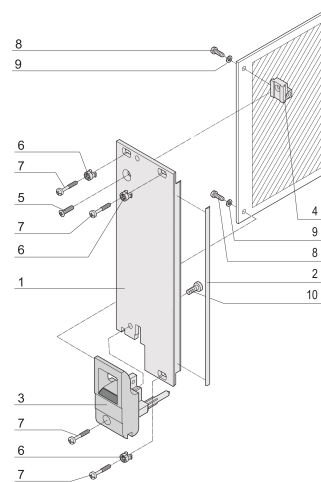

Plug-In Unit Kit With IET Handle, Shielded, Black 3 U, 8 HP

NÚMERO DE CATÁLOGO

20848-764

Plug-in unit, with IET inserter/extractor black handle, 3 U, front assembly. The U-shaped front panel enable shielding with a textile gasket.

CERTIFICATIONS

CARACTERÍSTICAS

U-shaped front panel for textile gasket

Suitable for insertion and extraction forces up to 700 N (per pair)

Enable the installation of a microswitch

Enable the installation of coding pegs in accordance with IEC 60297-3-103/ IEEE 1101.10

CARATERÍSTICAS DO PRODUTO

Rack Width: 8HP

Quantidade por embalagem: 1

Tipo de alça: IET

Instalação: Screw-on Front

Gasket Type: Textile EMC

Front Finish: Anodized

Rear Finish: Etched

Treated Edges: Não

Em conformidade com: IEC 60297-3-102; IEEE 1101.10; IEC 60297-3-103; IEEE 1101.1/11

EMC Shielding: Sim

Acabamento: Anodized; Passivated

Altura: 128.4mm

Material: Alumínio

Product Type: Front Panel