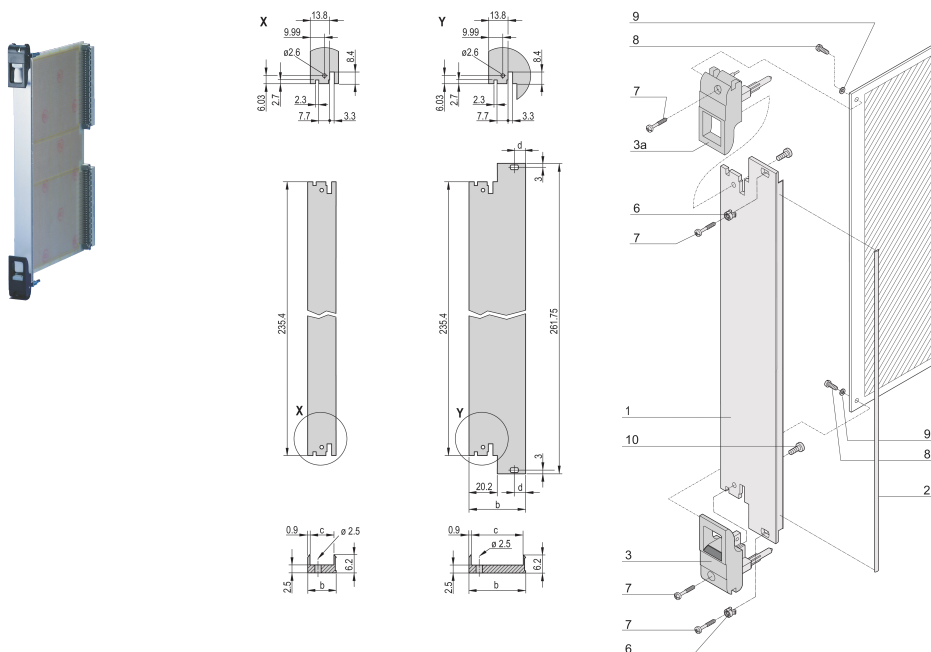

Plug-In Unit Kit With IET Handle, Shielded, Black, 6 U, 12 HP

NÚMERO DE CATÁLOGO

20848-768

Plug-in unit, with IET inserter/extractor black handle, 3 U, front assembly. The U-shaped front panel enable shielding with a textile gasket.

CERTIFICATIONS

CARACTERISTICAS

U-shaped front panel for textile gasket

Suitable for insertion and extraction forces up to 700 N (per pair)

Enable the installation of a microswitch

Enable the installation of coding pegs in accordance with IEC 60297-3-103/ IEEE 1101.10

CARACTERÍSTICAS DO PRODUTO

Rack Width: 12HP

Quantidade por embalagem: 1

Tipo de alça: IET

Instalação: Screw-on Front

Gasket Type: Textile EMC

Front Finish: Anodized

Rear Finish: Etched

Treated Edges: Não

Em conformidade com: IEC 60297-3-102; IEEE 1101.10; IEC 60297-3-103; IEEE 1101.1/11

EMC Shielding: Sim

Acabamento: Anodized; Passivated

Altura: 261.8mm

Material: Alumínio

Product Type: Front Panel