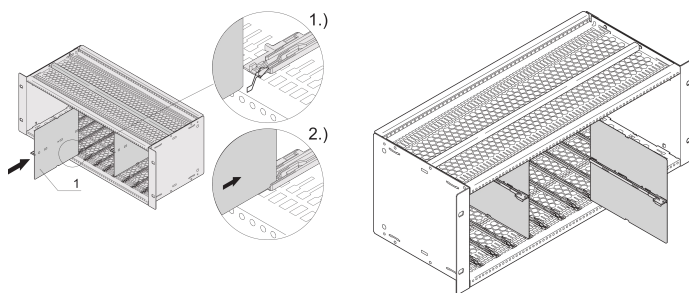

MTCA Splitting Kit

NÚMERO DE CATÁLOGO

20849-115

Splitting kit is inserted into the appropriate receptacle of the nVent SCHROFF MicroTCA guide rail and locks into the appropriate stud of the guide rail.

CERTIFICATIONS

CARACTERÍSTICAS

For fitting 2 single AdvancedMC modules one above the other in a double AdvancedMC slot

Splitting kit is inserted into the appropriate receptacle of the nVent SCHROFF MicroTCA guide rail and locks into the appropriate stud of the guide rail

With the use of the splitting kit, no slots are lost

CARATERÍSTICAS DO PRODUTO

Product Type: Mounting Kit

Works With: MicroTCA Systems

Material: Aço inoxidável; Liga de zinco

Quantidade por embalagem: 5

Net Weight: 0.145kg