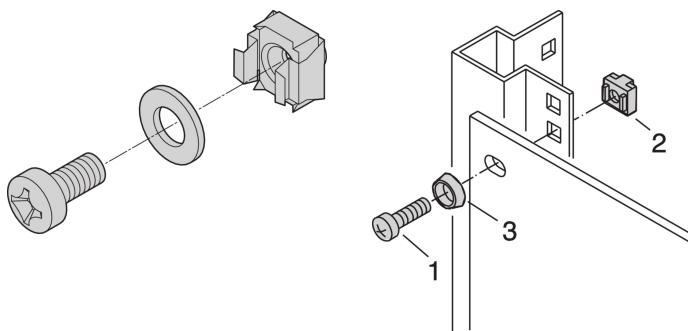

19" Assembly Kit M6, Screw, Washer, Nut; 8 pieces

NÚMERO DE CATÁLOGO

21100-435

For standard grounding use a grounding nut and washer on at least one attachment point.

When 19" assembly kit is used with conductive 19" panel mount, grounding cage nuts are not needed.

CERTIFICATIONS

CARACTERÍSTICAS

Assembly kits for assembly of 19" components into a cabinet

For mounting of front panels, distribution fields or other components on the frame, slide mounts or depth members with square cut-outs

CARATERÍSTICAS DO PRODUTO

Quantidade por embalagem: 8

Tamanho da rosca: M6

Acabamento: Chapa de Aço Zincada

Material: Aço; ABS

Família de produtos: RatiopacPRO; RatiopacPRO AIR; CompacPRO; PropacPRO; Comptec; Inpac; MultipacPRO; Varistar CP; Novastar; Eurorack; Outdoor