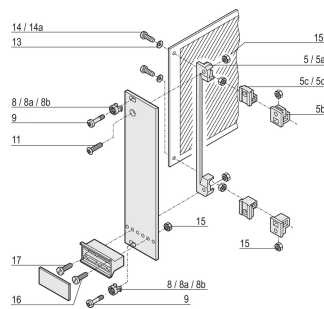

Sleeves for M2.5, Plastic, Grey; 100 pieces

NÚMERO DE CATÁLOGO

21100-464

Sleeve guides the collar screw when fastening the front panel.

CERTIFICATIONS

CARACTERÍSTICAS

Sleeve guides the collar screw when fastening the front panel

Sleeve is inserted into the elongated hole of the front panel

CARATERÍSTICAS DO PRODUTO

Material: Polyamide 6

Cor: Pebble Grey

Quantidade por embalagem: 100

Código de cor: RAL 7032

Profundidade (D): 6.9mm

Altura (H): 6mm

Product Type: Sleeve

Largura (W): 6.8mm

Works With: Front Panels

Flammability Rating: UL® 94V-2

DETALHES ADICIONAIS DO PRODUTO

Metal sleeves on the partial front panels must be pressed in.

All sleeves can be used for front panel > 2 HP.