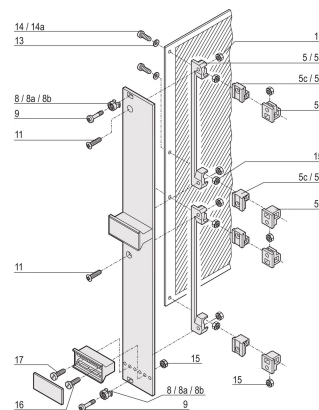

Sleeves for M2.5, Plastic, Grey; 100 pieces

NÚMERO DE CATÁLOGO

21100-464

Sleeve guides the collar screw when fastening the front panel.

CERTIFICATIONS

CARACTERÍSTICAS

Sleeve guides the collar screw when fastening the front panel

Sleeve is inserted into the elongated hole of the front panel

CARATERÍSTICAS DO PRODUTO

Material: Polyamide 6

Cor: Pebble Grey

Quantidade por embalagem: 100

Código de cor: RAL 7032

Profundidade (D): 6.9mm

Altura (H): 6mm

Product Type: Sleeve

Largura (W): 6.8mm

Works With: Front Panels

Flammability Rating: UL® 94V-2

DETALHES ADICIONAIS DO PRODUTO

Metal sleeves on the partial front panels must be pressed in.

All sleeves can be used for front panel > 2 HP.