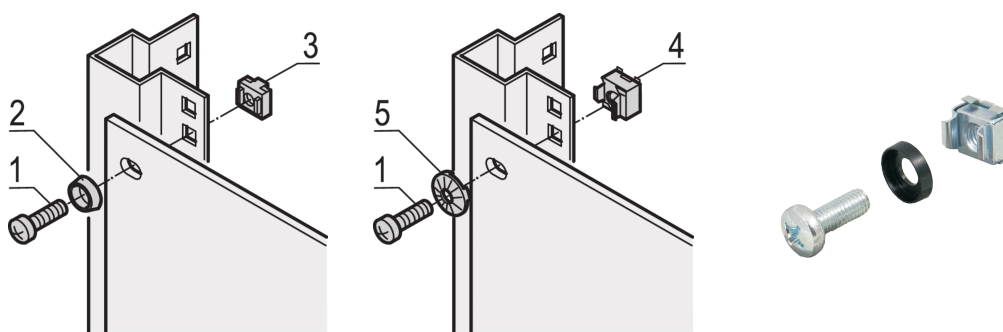

# 19" Assembly Kit M6, Screw, Washer, Nut; 50 pieces

## NÚMERO DE CATÁLOGO

**21101-809**

For standard grounding use a grounding nut and washer on at least one attachment point.

When 19" assembly kit is used with conductive 19" panel mount, grounding cage nuts are not needed.

## CARACTERÍSTICAS

Assembly kits for assembly of 19" components into a cabinet

For mounting of front panels, distribution fields or other components on the frame, slide mounts or depth members with square cut-outs

## CARATERÍSTICAS DO PRODUTO

Quantidade por embalagem: 50

Tamanho da rosca: M6

Acabamento: Chapa de Aço Zincada

Material: Aço; ABS

Família de produtos: RatiopacPRO; RatiopacPRO AIR; CompacPRO; PropacPRO; Comptec; Inpac; MultipacPRO; Varistar CP; Novastar; Eurorack; Outdoor