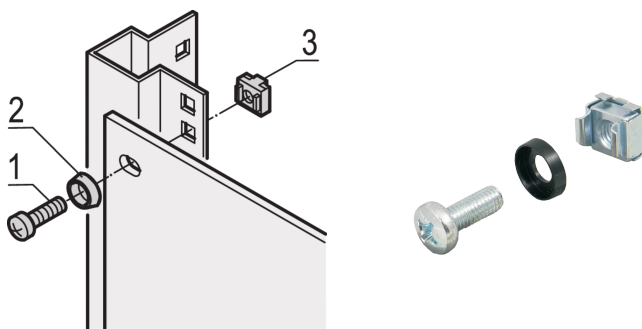

19" Assembly Kit M6, Screw, Washer, Nut; 100 pieces

NÚMERO DE CATÁLOGO

21101-810

For standard grounding use a grounding nut and washer on at least one attachment point.

When 19" assembly kit is used with conductive 19" panel mount, grounding cage nuts are not needed.

CERTIFICATIONS

CARACTERÍSTICAS

Assembly kits for assembly of 19" components into a cabinet

For mounting of front panels, distribution fields or other components on the frame, slide mounts or depth members with square cut-outs

CARATERÍSTICAS DO PRODUTO

Quantidade por embalagem: 100

Tamanho da rosca: M6

Acabamento: Chapa de Aço Zincada

Material: Aço; ABS

Família de produtos: RatiopacPRO; RatiopacPRO AIR; CompacPRO; PropacPRO; Comptec; Inpac; MultipacPRO; Varistar CP; Novastar; Eurorack; Outdoor