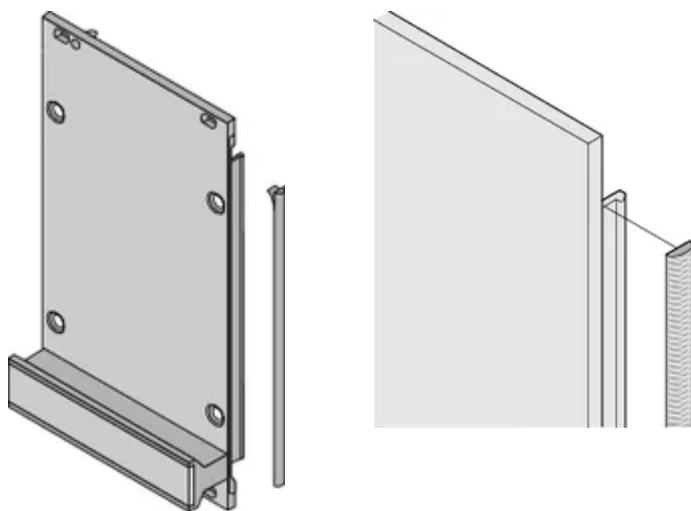

Altura (H): 97mm

Material: Elastômero Termoplástico

Família de produtos: EuropacPRO; RatiopacPRO; RatiopacPRO AIR; PropacPRO; Frame Type Plug-In Unit

Product Type: Shielding Kit

Largura (W): 3.8mm

Works With: Subracks; Cases; Front Panels

Flammability Rating: UL® 94V-0

Net Weight: 0.048kg

DETALHES ADICIONAIS DO PRODUTO

EMC gaskets (textile) are required for shielding the front panels.

DIAGRAMAS

AVISO

Os produtos nVent devem ser instalados e utilizados apenas conforme indicado nas fichas de instrução do produto e materiais de treinamento da nVent. As fichas de instrução estão disponíveis em www.nVent.com e com nossos representantes de atendimento ao cliente nVent. A instalação inadequada, uso incorreto, aplicação incorreta ou outra falha qualquer em seguir completamente as instruções e avisos da nVent podem levar ao mau funcionamento do produto, danos à propriedade, lesões corporais graves e morte, e/ou anular sua garantia.