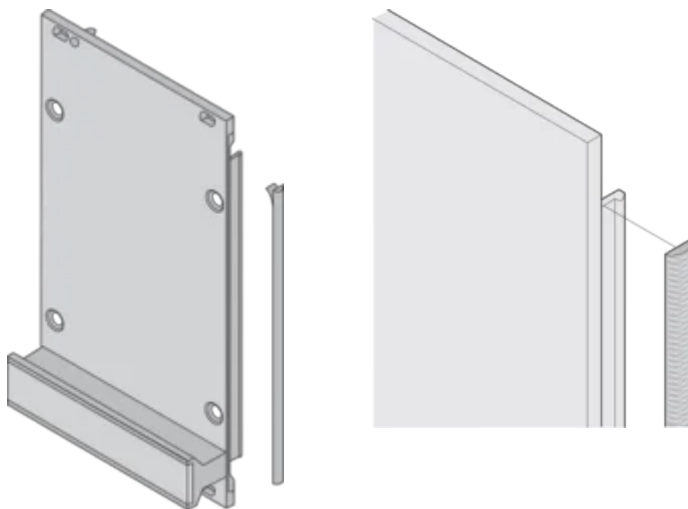

Altura (H): 97mm

Material: Elastômero Termoplástico

Família de produtos: EuropacPRO; RatiopacPRO; RatiopacPRO AIR; PropacPRO; Frame Type Plug-In Unit

Product Type: Shielding Kit

Largura (W): 3.8mm

Works With: Subracks; Cases; Front Panels

Flammability Rating: UL® 94V-0

Net Weight: 0.08kg

DETALHES ADICIONAIS DO PRODUTO

EMC gaskets (textile) are required for shielding the front panels.

DIAGRAMAS

AVISO

Os produtos nVent devem ser instalados e utilizados apenas conforme indicado nas fichas de instrução do produto e materiais de treinamento da nVent. As fichas de instrução estão disponíveis em www.nVent.com e com nossos representantes de atendimento ao cliente nVent. A instalação inadequada, uso incorreto, aplicação incorreta ou outra falha qualquer em seguir completamente as instruções e avisos da nVent podem levar ao mau funcionamento do produto, danos à propriedade, lesões corporais graves e morte, e/ou anular sua garantia.