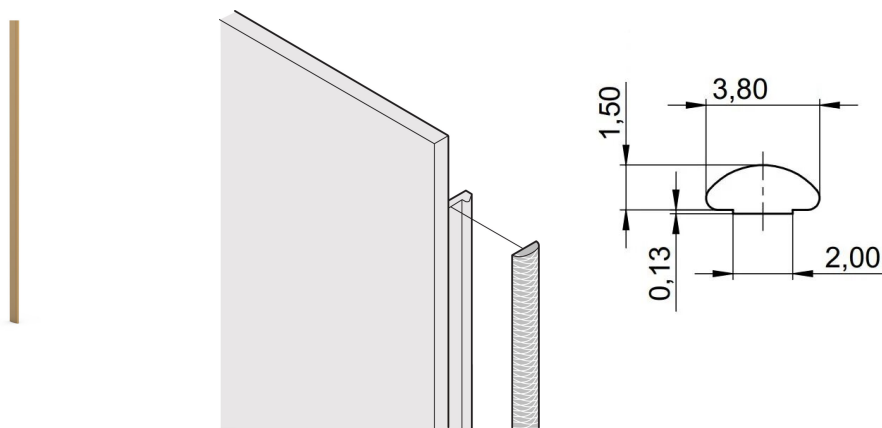

Front Panel EMC Textile Shielding Kit, -40... +70°C, 3 U; 100 pieces

NÚMERO DE CATÁLOGO

21101-854

The textile EMC gaskets are inserted into a slot on the right hand side of the U-shaped front panels. The gaskets are glued to the front panel.

CERTIFICATIONS

CARACTERÍSTICAS

Textile EMC gasket is affixed laterally on the front panel or in the groove of the right-hand profile as appropriate.

Profile seal is bonded onto the contact surface of the 19" bracket or of the rear angle and sets up the conductive connection to the U-shaped front panels

Temperature range -40 °C ... +70 °C

CARATERÍSTICAS DO PRODUTO

Rack Height: 3U

Quantidade por embalagem: 100

Profundidade (D): 1.62mm

Altura (H): 97mm

Material: Elastômero Termoplástico

Família de produtos: EuropacPRO; RatiopacPRO; RatiopacPRO AIR; PropacPRO; Frame Type Plug-In Unit