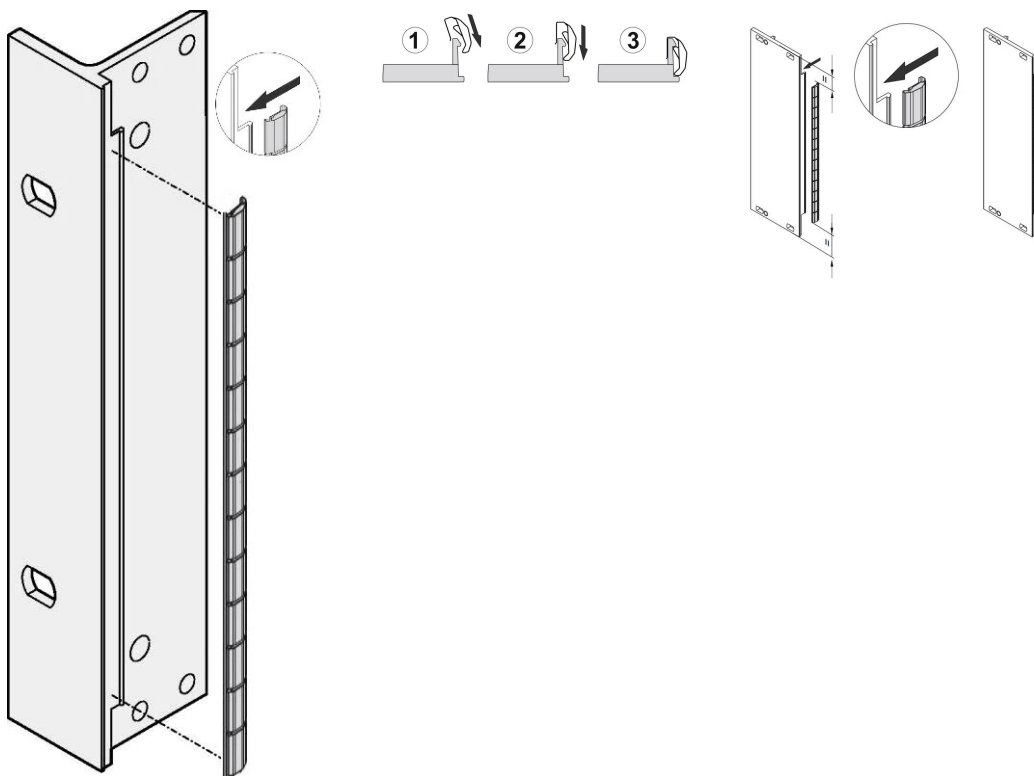

Front Panel EMC Stainless Steel Shielding Kit, for U-Shaped front panels, 3 U, 100 Pieces

NÚMERO DE CATÁLOGO

21102-106

The stainless EMC gaskets are inserted into a slot on the right hand side of the U-shaped front panels.

The gasket will be clipped onto the right front panel bracket, the 19" bracket or rear profile of the subrack

CARACTERÍSTICAS

The stainless steel EMC-gasket for SCHROFF U-shaped front panels, offers excellent performance in shielding effectiveness and an enormous temperature range from -200 to +160°C.

Easy mounting by clipping the gasket onto the right front panel bracket, the 19" bracket or rear profile of the subrack

Temperature range from -200 to +160°C.

CARATERÍSTICAS DO PRODUTO

Rack Height: 3U

Quantidade por embalagem: 100