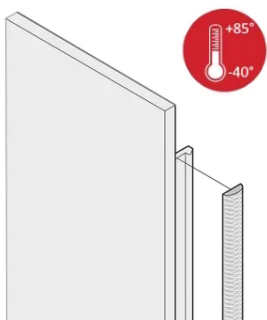

Front Panel EMC Textile Shielding Kit, -40... +85°C, 6 U; 10 pieces

NÚMERO DE CATÁLOGO

21102-855

The textile EMC gaskets are inserted into a slot on the right hand side of the U-shaped front panels. The gaskets are glued to the front panel. For an expanded temperature range up to +85°C.

CERTIFICATIONS

CARACTERÍSTICAS

Textile EMC gasket is affixed laterally on the front panel or in the groove of the right-hand profile as appropriate.

Profile seal is bonded onto the contact surface of the 19" bracket or of the rear angle and sets up the conductive connection to the U-shaped front panels

Temperature range -40 °C ... +85 °C

CARATERÍSTICAS DO PRODUTO

Rack Height: 6U

Quantidade por embalagem: 10

Profundidade (D): 1.62mm

Altura (H): 232mm

Material: Elastômero Termoplástico

Família de produtos: EuropacPRO; PropacPRO; RatiopacPRO AIR; PropacPRO; Frame Type Plug-In Unit