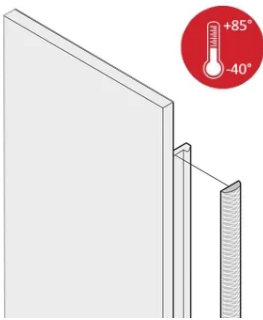

# Front Panel EMC Textile Shielding Kit, -40...+85°C, 6 U, 100 Pieces

## NÚMERO DE CATÁLOGO

**21102-856**

The textile EMC gaskets are inserted into a slot on the right hand side of the U-shaped front panels. The gaskets are glued to the front panel. For an expanded temperature range up to +85°C.

## CARACTERÍSTICAS

Textile EMC gasket is affixed laterally on the front panel or in the groove of the right-hand profile as appropriate.

Profile seal is bonded onto the contact surface of the 19" bracket or of the rear angle and sets up the conductive connection to the U-shaped front panels