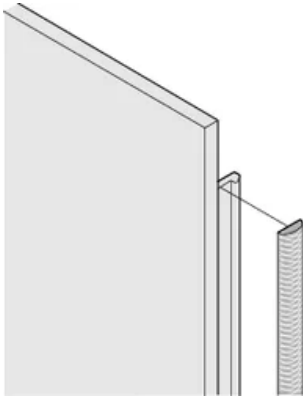

Gross Weight: 0.217kg

DETALHES ADICIONAIS DO PRODUTO

EMC gaskets (textile) are required for shielding the front panels.

DIAGRAMAS

AVISO

Os produtos nVent devem ser instalados e utilizados apenas conforme indicado nas fichas de instrução do produto e materiais de treinamento da nVent. As fichas de instrução estão disponíveis em www.nVent.com e com nossos representantes de atendimento ao cliente nVent. A instalação inadequada, uso incorreto, aplicação incorreta ou outra falha qualquer em seguir completamente as instruções e avisos da nVent podem levar ao mau funcionamento do produto, danos à propriedade, lesões corporais graves e morte, e/ou anular sua garantia.

North America

All locations
+1.763.422.2661
Chat with us:
nvent.com/schroff

Europe

Straubenhardt, Germany
+49.7082.794.0
Betschdorf, France
+33.3.88.90.64.90
Warsaw, Poland
+48.22.209.98.35
Assago, Italy
+39.02.932.7141
Chat with us:
nvent.com/schroff

Asia

Shanghai, China
+86.21.2412.6943
Qingdao, China
+86.532.8771.6101
Singapore
+65.6768.5800
Shin-Yokohama, Japan
+81.45.476.0271
Chat with us:
nvent.com/schroff

Middle East & India

Dubai, United Arab
Emirates
+971.4.378.1700
Bangalore, India
+91.80.6715.2001
Istanbul, Turkey
+90.216.250.7374
Chat with us:
nvent.com/schroff

O nosso forte portefólio de marcas:

CADDY ERICO HOFFMAN ILSCO SCHROFF TRACHTE