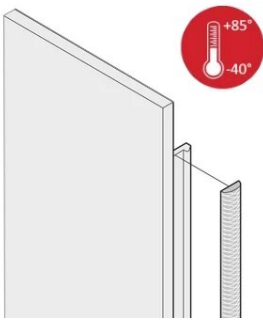

# Front Panel EMC Textile Shielding Kit, -40... +85°C, 2 U; 10 pieces

## NÚMERO DE CATÁLOGO

**21102-857**

The textile EMC gaskets are inserted into a slot on the right hand side of the U-shaped front panels. The gaskets are glued to the front panel. For an expanded temperature range up to +85°C.

## CARACTERÍSTICAS

Textile EMC gasket is affixed laterally on the front panel or in the groove of the right-hand profile as appropriate.

Profile seal is bonded onto the contact surface of the 19" bracket or of the rear angle and sets up the conductive connection to the U-shaped front panels

## CARATERÍSTICAS DO PRODUTO

Rack Height: 2U

Quantidade por embalagem: 10

Profundidade (D): 1.62mm

Altura (H): 52mm

Material: Elastômero Termoplástico

Família de produtos: EuropacPRO; PropacPRO; RatiopacPRO AIR; PropacPRO; Frame Type Plug-In Unit