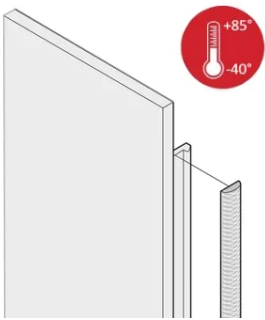

Front Panel EMC Textile Shielding Kit, -40...+85°C, 5 U, 10 Pieces

NÚMERO DE CATÁLOGO

21102-978

The textile EMC gaskets are inserted into a slot on the right hand side of the U-shaped front panels. The gaskets are glued to the front panel. For an expanded temperature range up to +85°C.

CERTIFICATIONS

CARACTERÍSTICAS

Textile EMC gasket is affixed laterally on the front panel or in the groove of the right-hand profile as appropriate.

Profile seal is bonded onto the contact surface of the 19" bracket or of the rear angle and sets up the conductive connection to the U-shaped front panels

Temperature range -40 °C ... +85 °C

CARATERÍSTICAS DO PRODUTO

Rack Height: 5U

Quantidade por embalagem: 10

Material: Elastômero Termoplástico

Família de produtos: EuropacPRO; PropacPRO; RatiopacPRO AIR; PropacPRO; Frame Type Plug-In Unit