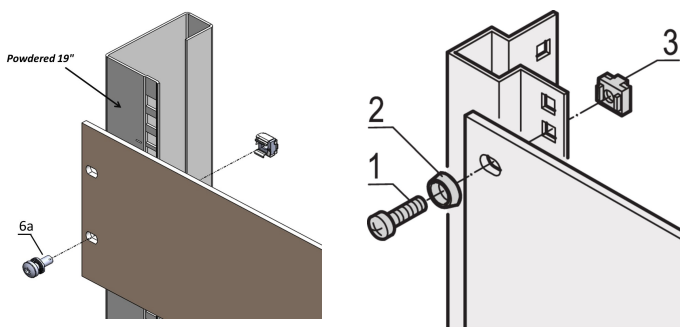

## NÚMERO DE CATÁLOGO

**21120-198**

For standard grounding use a grounding nut and washer on at least one attachment point.

When 19" assembly kit is used with conductive 19" panel mount, grounding cage nuts are not needed.

## CARACTERÍSTICAS

Assembly kits for assembly of 19" components into a cabinet

For mounting of front panels, distribution fields or other components on the frame, slide mounts or depth members with square cut-outs

## CARATERÍSTICAS DO PRODUTO

Length: 16mm

Quantidade por embalagem: 50

Tamanho da rosca: M6

Acabamento: Chapa de Aço Zincada

Material: Aço

Product Type: Assembly Kit

Tipo: Mounting Kit; Grounding