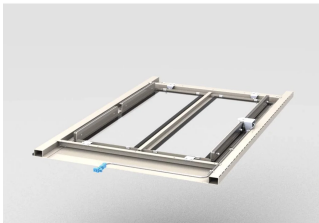

Aisle Containment Automatic Top Cover, 1200W 600D, RAL 7021

NÚMERO DE CATÁLOGO

21130-592

Top cover that can be automatically opened in case of an event on site.

CERTIFICATIONS

CARACTERÍSTICAS

Automatic containment top covers open automatically in the event of fire so that the facility sprinkler systems can put out the fire. In normal operation, the top covers are kept closed by electromagnets and open when the floating contact of the fire detection system is opened

Suitable for an aisle width of 1200 mm

Top cover with safety glass, 7 mm

With the universal top cover profile, the aisle height can be increased by 84 mm; please order separately

The top cover can be removed from the inside. When opened, the top cover provides access to lighting and sprinkler systems above the containment system for maintenance work

Please order the control unit, which can be used to control up to 12 automatic top covers, separately

A 24 VDC power supply unit is required to operate the system. Please order separately

CARACTERÍSTICAS DO PRODUTO

Largura: 600mm

Profundidade: 1200mm

Quantidade por embalagem: 1

Cor: Black Grey

Código de cor: RAL 7021

Acabamento: Pintura electrostática com Acabamento Texturado

Material: Aço; Glass

Product Type: Cover