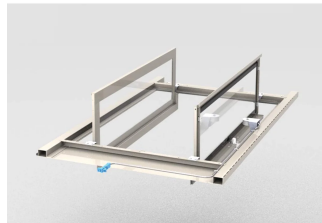

Aisle Containment Automatic Top Cover, 1200W 600D, RAL 7021

NÚMERO DE CATÁLOGO

21130-592

Top cover that can be automatically opened in case of an event on site.

CERTIFICATIONS

CARACTERÍSTICAS

Automatic containment top covers open automatically in the event of fire so that the facility sprinkler systems can put out the fire. In normal operation, the top covers are kept closed by electromagnets and open when the floating contact of the fire detection system is opened

Suitable for an aisle width of 1200 mm

Top cover with safety glass, 7 mm

With the universal top cover profile, the aisle height can be increased by 84 mm; please order separately

The top cover can be removed from the inside. When opened, the top cover provides access to lighting and sprinkler systems above the containment system for maintenance work

Please order the control unit, which can be used to control up to 12 automatic top covers, separately

A 24 VDC power supply unit is required to operate the system. Please order separately

CARACTERÍSTICAS DO PRODUTO

Largura: 600mm

Profundidade: 1200mm

Quantidade por embalagem: 1

Cor: Black Grey

Código de cor: RAL 7021

Acabamento: Pintura electrostática com Acabamento Texturado

Material: Aço; Glass

Product Type: Cover