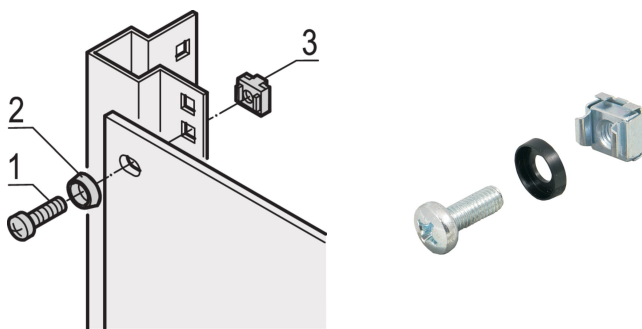

19" Assembly Kit, Screw M6, Washer M6, Nut M6; 32 Pieces

NÚMERO DE CATÁLOGO

21190-435

For standard grounding use a grounding nut and washer on at least one attachment point.

When 19" assembly kit is used with conductive 19" panel mount, grounding cage nuts are not needed.

CERTIFICATIONS

CARACTERÍSTICAS

Assembly kits for assembly of 19" components into a cabinet

For mounting of front panels, distribution fields or other components on the frame, slide mounts or depth members with square cut-outs

CARATERÍSTICAS DO PRODUTO

Quantidade por embalagem: 32

Tamanho da rosca: M6

Acabamento: Chapa de Aço Zincada

Material: Aço; ABS

Família de produtos: RatiopacPRO; RatiopacPRO AIR; CompacPRO; PropacPRO; Comptec; Inpac; MultipacPRO; Varistar CP; Eurorack; Outdoor