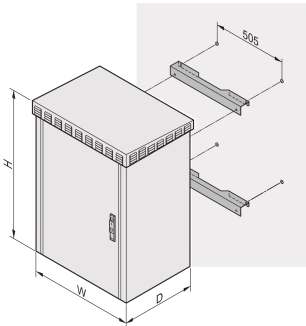

Outdoor Unibody Wall Mounting Kit

NÚMERO DE CATÁLOGO

21249-017

Unibody Wall Mounting Kit makes the double walled outdoor rack wall mountable. This function is used for in tunnel railways application and telecommunication applications.

CERTIFICATIONS

CARACTERISTICAS

Suitable for all Unibody standard dimensions

Cut-out for cable ducting from the top

CARATERÍSTICAS DO PRODUTO

Product Type: Mounting Kit

Works With: Outdoor Cabinets

Material: Alumínio

Quantidade por embalagem: 2

Acabamento: Pintura electrostática com Acabamento Texturado

Gross Weight: 1.53kg

AVISO

Os produtos nVent devem ser instalados e utilizados apenas conforme indicado nas fichas de instrução do produto e materiais de treinamento da nVent. As fichas de instrução estão disponíveis em www.nVent.com e com nossos