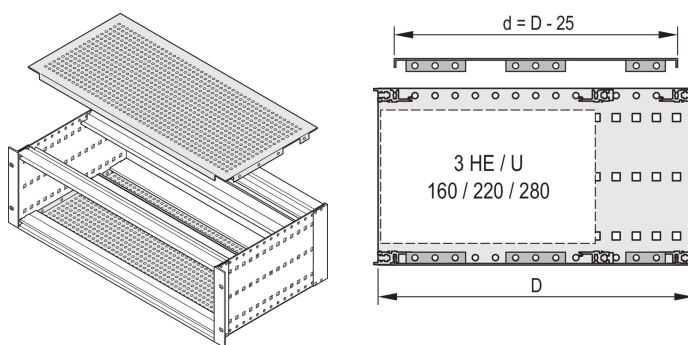

EuropacPRO Cover Plate for Bolting to Side Panel, SNCF, 84 HP, 55 mm

NÚMERO DE CATÁLOGO

21500-038

A cover plate is used for electromagnetic shielding or as mechanical protection. The cover can be screwed onto the side panel. Can be used for railway subracks in accordance with SNCF.

CERTIFICATIONS

CARACTERÍSTICAS

For variable positioning of horizontal rails e.g. for PCBs with standard formats

Perforation degree 58 %

Suitable for use with all horizontal rails

CARATERÍSTICAS DO PRODUTO

Rack Width: 84HP

Profundidade: 55mm

Quantidade por embalagem: 2

Acabamento: Passivated

Material: Alumínio

Família de produtos: EuropacPRO

Product Type: Cover Plate

Tipo: Perforated

Works With: Subracks