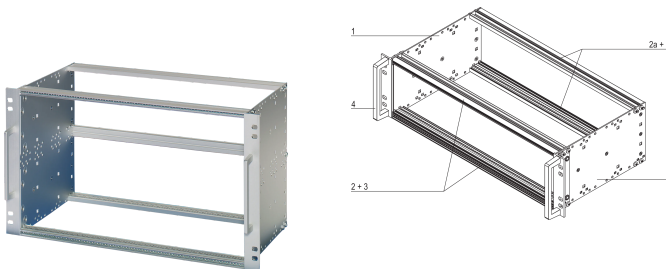

EuropacPRO 19" Subrack Kit for Railway, Retrofit Shielding, EN 50155, 3 U, 84 HP, 235 mm

NÚMERO DE CATÁLOGO

21500-077

Subrack for Railway applications, conform to EN50155 standard, non-shielded.

CERTIFICATIONS

CARACTERÍSTICAS

Shock and vibration tested to EN 50155, part 12.2.11

The 19" bracket is firmly fixed to the side panel (tox-cold welded) and is especially suited for high mechanical stresses (vibration resistance)

Modifications such as cutouts, different finishes or dimensions available

IP 20, in accordance with IEC 60529

The double 19" screwing position adds to additionally safety (NFF standard)

Supplied as space-saving flat-pack

CARATERÍSTICAS DO PRODUTO

Rack Height: 3U

Profundidade: 235mm

Quantidade por embalagem: 1

For Mounting: Backplane

Board Depth: 220mm

Gasket Type: Textile EMC

Shock and Vibration Tolerance: 5g (force)