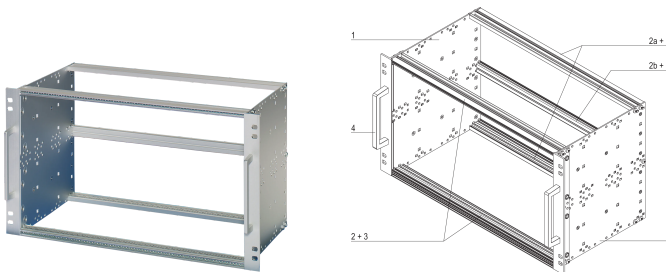

EuropacPRO 19" Subrack Kit for Railway, Retrofit Shielding, EN 50155, 6 U, 84 HP, 235 mm

NÚMERO DE CATÁLOGO

21500-078

Subrack for Railway applications, conform to EN50155 standard, non-shielded.

CERTIFICATIONS

CARACTERÍSTICAS

Shock and vibration tested to EN 50155, part 12.2.11

The 19" bracket is firmly fixed to the side panel (toxic-cold welded) and is especially suited for high mechanical stresses (vibration resistance)

Modifications such as cutouts, different finishes or dimensions available

IP 20, in accordance with IEC 60529

The double 19" screwing position adds to additionally safety (NFF standard)

Supplied as space-saving flat-pack

CARATERÍSTICAS DO PRODUTO

Rack Height: 6U