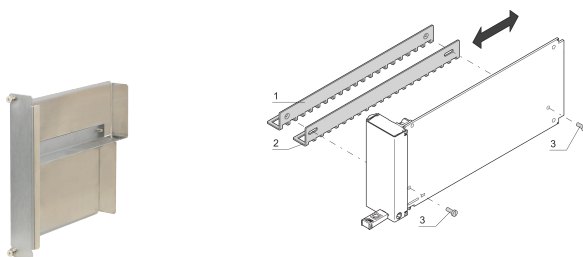

# MTCA.4 RTM Filler Module With Air Baffle, Full-Size Double, for RTM BP Cover Z3

## NÚMERO DE CATÁLOGO

21850-129

To cover unused AdvancedMC, MCH or PM slots in MTCA.1 and MTCA.4 systems or unused slots in a MTCA.0 system with locking bar. Modules consist of a front panel with latches and captive screws, EMC gasket and side panel. Modules can be fixed to the card cage with the captive screws.

## CARACTERÍSTICAS

In accordance with MicroTCA.1 and MicroTCA.4 specifications

To cover unused slots within a MicroTCA.1 or MicroTCA.4 System

Flanges with captive M3 screws for fixing to the card cage

EMC shielded

## CARATERÍSTICAS DO PRODUTO

Design Feature: Full-Size

Quantidade por embalagem: 1

Material: Aço inoxidável

Família de produtos: MicroTCA

Product Type: System Module

Tipo: Filler Module

Gross Weight: 0.361kg