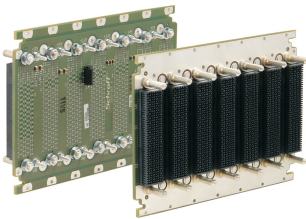

# VPX Backplane, 3 U, 7 Slots, BKP3-CEN07-15.2.3-4, RTM

## NÚMERO DE CATÁLOGO

**23001-815**

The nVent SCHROFF VPX Backplane have excellent Signal Integrity for highest data transfer rates.

## CARATERÍSTICAS DO PRODUTO

Product Type: Backplane

Number of Slots: 7

Rack Height: 3U

Backplane Type: VPX, VITA 65

Slot Width: 5HP

Connector Type: MultiGig

Power Connector Type: Powerstuds M4

Utility Connector Type: Microfit, 8-pin

Largura: 186.46mm

Gross Weight: 0.74kg

Quantidade por embalagem: 1