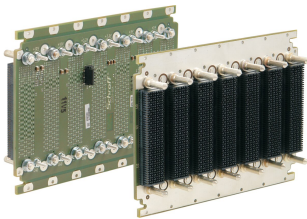

VPX Backplane, 6 U, 10 Slots, BKP6-CEN10-11.2.4-4 RTM

NÚMERO DE CATÁLOGO

23001-816

The nVent SCHROFF VPX Backplane have excellent Signal Integrity for highest data transfer rates.

CERTIFICATIONS

CARACTERÍSTICAS

In accordance with: VITA 46.0 VPX base standard; VITA 46.3 Serial RapidIO on VPX; VITA 46.4 PCI Express on VPX Fabric Connector; VITA 46.7 Ethernet on VPX Fabric Connector; VITA 46.11 System Management for VPX

DIP switch for system slot settings

JTAG connections

Lockable aux utility and sense connectors

M4 power studs for power supply, max. 22 A per slot for each voltage

CARATERÍSTICAS DO PRODUTO

Product Type: Backplane

Number of Slots: 10

Rack Height: 6U

Backplane Type: VPX, VITA 65

Slot Width: 5HP

Connector Type: MultiGig

Power Connector Type: Powerstuds M4

Utility Connector Type: Microfit, 8-pin

Largura: 262.55mm