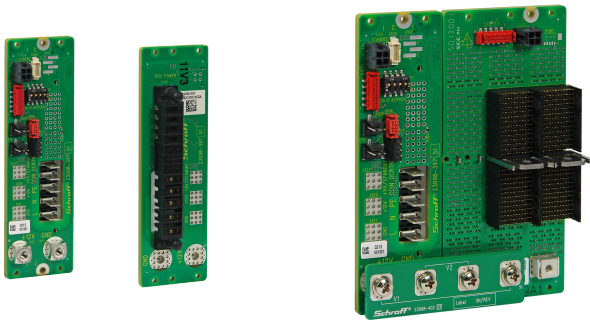

CPCI Serial Power Backplane, 3 U, 8 HP, 1 Slot

NÚMERO DE CATÁLOGO

23098-397

Power Backplane for CompactPCI Serial applications. Up to 4 Power backplanes can be connected to increase power or for redundancy.

CERTIFICATIONS

CARACTERÍSTICAS

Power backplane for pluggable PSUs with FCI Power Blade

3 U, 8 HP, 1 PSU connector

Separate inputs for AC and DC with Fastons

Connector for 12 V, 5 V standby, utility signals, current sharing, power button, serial console to a UPS and digital I/O at the rear

Optionally, the PICMG 2.9 SMBus plug and additional powerbugs for 12 V and 5 V standby can be fitted

Geographical address can be set by means of a DIP switch

CARATERÍSTICAS DO PRODUTO

Product Type: Backplane

Number of Slots: 1

Rack Height: 3U

Backplane Type: CompactPCI Serial

Slot Width: 8HP

Connector Type: 01

Power Connector Type: PwrBlade

Utility Connector Type: MicroMatch, 10-pin

Largura: 39.6mm