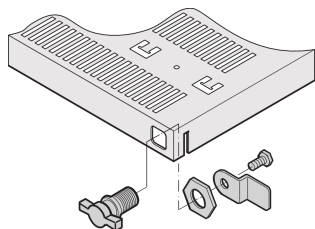

19" Telescopic Shelves Accessories, T-bar Lock

NÚMERO DE CATÁLOGO

23130-092

T-bar Lock for 19" Telescopic Shelves

CERTIFICATIONS

CARACTERÍSTICAS

T-bar lock for 1 telescopic shelf (can be mounted right or left)

CARATERÍSTICAS DO PRODUTO

Product Type: Lock

Works With: Varistar CP

Acabamento: Chapa de Aço Zincada

Material: Aço; Polyamide

Net Weight: 0.9kg

Quantidade por embalagem: 1

AVISO

Os produtos nVent devem ser instalados e utilizados apenas conforme indicado nas fichas de instrução do produto e materiais de treinamento da nVent. As fichas de instrução estão disponíveis em www.nVent.com e com nossos representantes de atendimento ao cliente nVent. A instalação inadequada, uso incorreto, aplicação incorreta ou outra falha qualquer em seguir completamente as instruções e avisos da nVent podem levar ao mau funcionamento do produto, danos à propriedade, lesões corporais graves e morte, e/ou anular sua garantia.