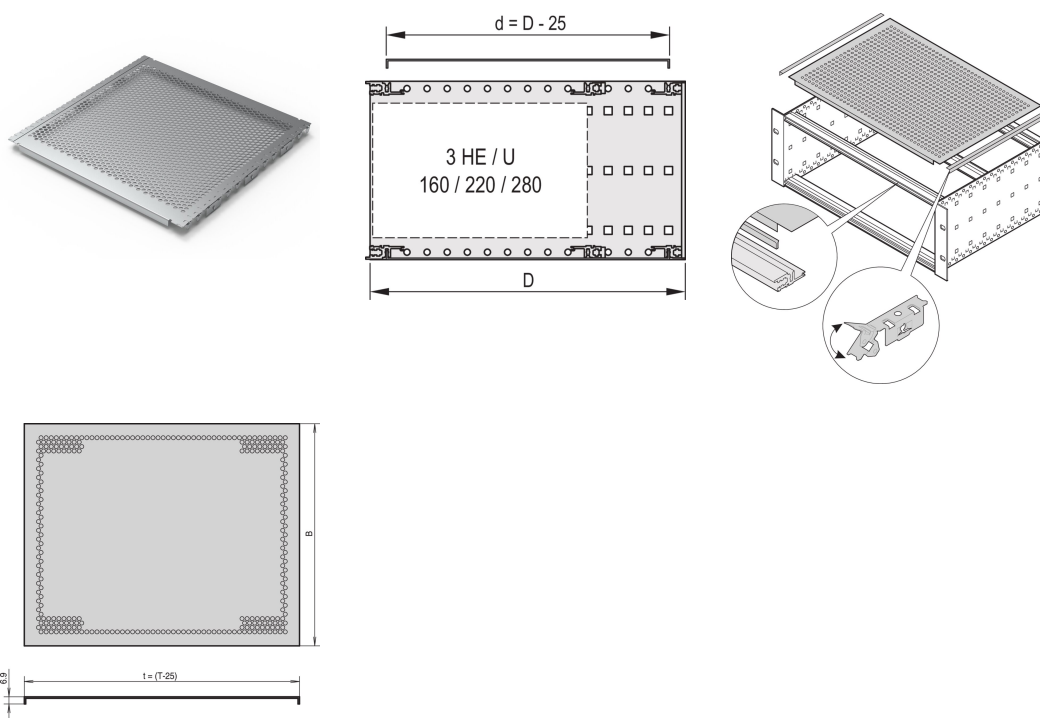

EuropacPRO Cover Plate, Universal, 42 HP, 235 mm

NÚMERO DE CATÁLOGO

24560-032

A cover plate is used for electromagnetic shielding or as mechanical protection. The cover can be used is non-standard boards will be assembled into the subrack.

CERTIFICATIONS

CARACTERISTICAS

Shielding is provided by optional EMC stainless steel gaskets, between cover plate and side panel

For variable positioning of horizontal rails e.g. for PCBs with non-standard formats

Perforation degree 58%

Suitable for use with all horizontal rails

CARATERÍSTICAS DO PRODUTO

Rack Width: 42HP

Profundidade: 235mm

Quantidade por embalagem: 2

Acabamento: Passivated

Material: Alumínio

Família de produtos: EuropacPRO

Product Type: Cover Plate

Tipo: Universal

Works With: Subracks

Net Weight: 0.25kg

Unidade de embalagem: Pair

DETALHES ADICIONAIS DO PRODUTO

In addition, 4 contact strips per subrack are required to affix cover to horizontal rail.