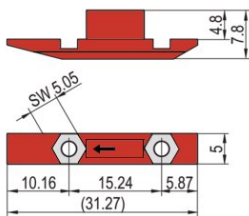

Slide Nut, to Accomodate 2 Nuts, 100 Pieces

NÚMERO DE CATÁLOGO

24560-165

The slide nut is inserted into the groove of the horizontal rail instead of the threaded insert to assemble a bottom hinged front panel.

CERTIFICATIONS

CARACTERÍSTICAS

The slide nut is inserted into the groove of the horizontal rail instead of the threaded insert

CARATERÍSTICAS DO PRODUTO

Quantidade por embalagem: 100

Material: Polybutylene Terephthalate