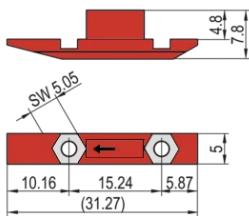

Slide Nut, to Accomodate 2 Nuts, 12 Pieces

NÚMERO DE CATÁLOGO

24560-166

The slide nut is inserted into the groove of the horizontal rail instead of the threaded insert to assemble a bottom hinged front panel.

CERTIFICATIONS

CARACTERÍSTICAS

The slide nut is inserted into the groove of the horizontal rail instead of the threaded insert

CARATERÍSTICAS DO PRODUTO

Quantidade por embalagem: 12

Material: Polybutylene Terephthalate