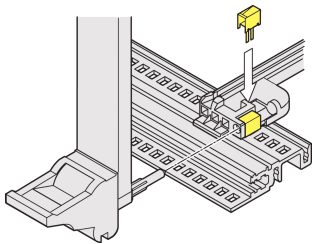

# Guide Rail With Coding IEEE ESD Clip, Alignment Pin

## NÚMERO DE CATÁLOGO

**24560-256**

ESD clip can be plugged into the keying/coding block of the guide rail with coding. Provides a conductive contact between the alignment pin of the inserter/extractor handle (IEL or IET) and the horizontal rail.

## CARACTERÍSTICAS

Mounts in the bottom and top horizontal rail

For alignment pin to IEEE; can be plugged into the guide rails with coding and into the keying/coding block; provides conductive contact between the guide pin of the inserter/extractor handle (IEL or IET) and the horizontal rail