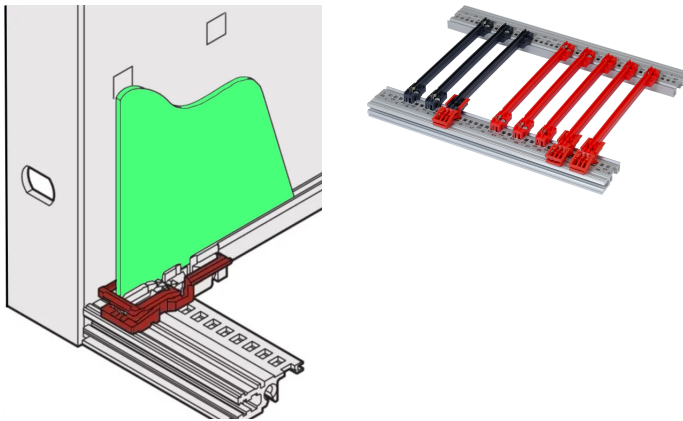

# PCB Retainer C

## NÚMERO DE CATÁLOGO

24560-377

The PCB handle enables a user to extract a PCB without a front panel.

## CARACTERÍSTICAS

Possible application on top and bottom horizontal rail

Can also be used without PCB handle

Can also be used from Slot position "2"

For fixing PCB in a subrack or 19" case

For EuropacPRO, MultipacPRO, RatiopacPRO, PropacPRO and CompacPRO