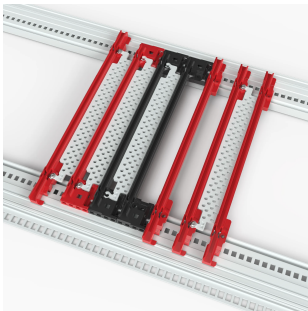

AirBender, Card Guide Insert, 70P Blockage, 4HP, 160mm, 10 Pieces Kit

NÚMERO DE CATÁLOGO

24563-040

The nVent SCHROFF AirBender Inlay enhances cooling efficiency by up to 85% per slot by balancing airflow in mixed impedance environments. It is easy to install, reduces fan noise, and improves overall system performance.

CARACTERÍSTICAS

AirBender card guide inserts enhance cooling efficiency in electronic systems by up to 85% per 4HP slot by balancing airflow in environments with mixed air impedances

70% blockage: The AirBender introduces additional air impedance in slots with less critical components, redirecting airflow to more vulnerable zones and ensuring better cooling outcomes for all cards

Easy installation: Simply clip the AirBender into nVent SCHROFF plastic card guides and optionally secure it with a screw

Favors reduced noise development from the fans by maintaining them at an efficient operating point

Air bender and CassettePRO cannot be used together in the same slot.

CARATERÍSTICAS DO PRODUTO

Product Type: Air Baffle

Família de produtos: EuropacPRO; RatiopacPRO; RatiopacPRO AIR; CompacPRO; PropacPRO; Inpac