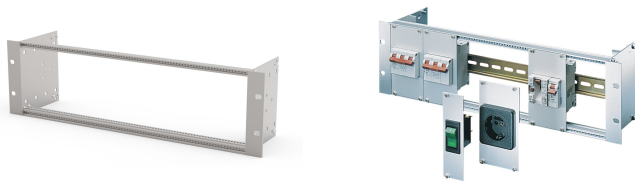

## NÚMERO DE CATÁLOGO

**24563-100**

For mounting installation devices in accordance with DIN 43880 in sizes 1-3 with snap-in technology e.g. mounting sockets, circuit breakers or residual current circuit breaker. These can be fitted after the horizontal rail with lip DIN central rail (35/7.5) are fitted.

## CARACTERÍSTICAS

For mounting installation devices in accordance with DIN 43880 in sizes 1-3 with snap-in technology e.g. mounting sockets, circuit breakers or residual current circuit breaker. These can be fitted after the horizontal rail with lip DIN central rail (35/7.5) are fitted

Modular frame to accept e.g. power distribution modules

Internal and external dimensions in accordance with the IEC 60297-3-101 and IEEE 1101.1 standards

Aluminium side panels

Horizontal rails type "light"

## CARACTERÍSTICAS DO PRODUTO

Product Type: Subrack/Chassis

Rack Height: 3U

Rack Width: 84HP

Profundidade: 115mm

For Mounting: Power Distribution Module

EMC Shielding: Não

Static Load: 2.5kg