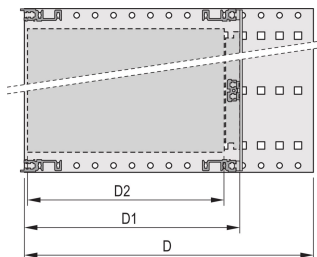

EuropacPRO 19" Subrack Kit for Backplane, Heavy, Retrofit Shielding, 3 U, 295 mm

NÚMERO DE CATÁLOGO

24563-163

Rear horizontal rail for backplane mounting with insulation strip

CERTIFICATIONS

CARACTERÍSTICAS

Horizontal rail type "Heavy"

Shock and Vibration resistance up to 5 g

IP 20, in accordance with IEC 60529

Shock and vibration tested to the German "Bahn" standards BN 411002, BN 411003

Internal and external dimensions in accordance with: IEC 60297-3-100, -101, IEEE 1101.1