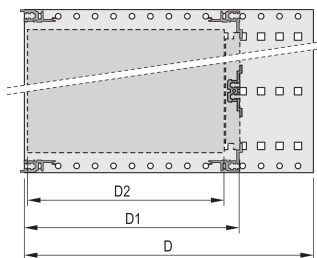

EuropacPRO 19" Subrack Kit for DIN Connector, Retrofit Shielding, 3 U, 235 mm

NÚMERO DE CATÁLOGO

24563-192

Non-shielded subrack for Din Connector mounting EN 60603-2 (DIN 41612).

CERTIFICATIONS

CARACTERÍSTICAS

Subrack with side panel type F ("flexible"), front 19" bracket included, depth-adjustable 19" bracket sold separately (not included in items delivered)

Aluminum construction

IP 20, in accordance with IEC 60529

Internal and external dimensions in accordance with: IEC 60297-3-100, -101, IEEE 1101.1

Rear horizontal rails for connector mounting (IEC 60603-2 / DIN 41612)