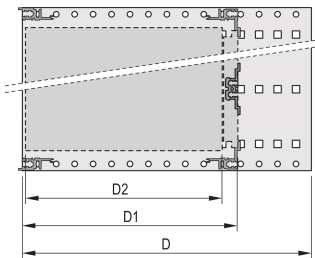

EuropacPRO 19" Subrack Kit for DIN Connector, Retrofit Shielding, 3 U, 295 mm

NÚMERO DE CATÁLOGO

24563-193

Non-shielded subrack for Din Connector mounting EN 60603-2 (DIN 41612).

CERTIFICATIONS

CARACTERÍSTICAS

Subrack with side panel type F ("flexible"), front 19" bracket included, depth-adjustable 19" bracket sold separately (not included in items delivered)

Aluminum construction

IP 20, in accordance with IEC 60529

Internal and external dimensions in accordance with: IEC 60297-3-100, -101, IEEE 1101.1

Rear horizontal rails for connector mounting (IEC 60603-2 / DIN 41612)