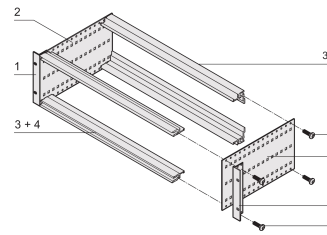

EuropacPRO 19" Subrack Kit for DIN Connector, Retrofit Shielding, 3 U, 295 mm

NÚMERO DE CATÁLOGO

24563-193

Non-shielded subrack for Din Connector mounting EN 60603-2 (DIN 41612).

CERTIFICATIONS

CARACTERÍSTICAS

Subrack with side panel type F ("flexible"), front 19" bracket included, depth-adjustable 19" bracket sold separately (not included in items delivered)

Aluminum construction

IP 20, in accordance with IEC 60529

Internal and external dimensions in accordance with: IEC 60297-3-100, -101, IEEE 1101.1

Rear horizontal rails for connector mounting (IEC 60603-2 / DIN 41612)