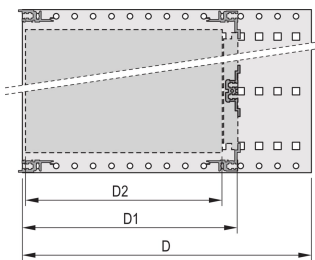

EuropacPRO 19" Subrack Kit for DIN Connector, Retrofit Shielding, 3 U, 355 mm

NÚMERO DE CATÁLOGO

24563-194

Non-shielded subrack for Din Connector mounting EN 60603-2 (DIN 41612).

CERTIFICATIONS

CARACTERÍSTICAS

Subrack with side panel type F ("flexible"), front 19" bracket included, depth-adjustable 19" bracket sold separately (not included in items delivered)

Aluminum construction

IP 20, in accordance with IEC 60529

Internal and external dimensions in accordance with: IEC 60297-3-100, -101, IEEE 1101.1

Rear horizontal rails for connector mounting (IEC 60603-2 / DIN 41612)