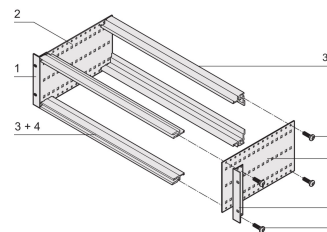

EuropacPRO 19" Subrack Kit for DIN Connector, Retrofit Shielding, 3 U, 355 mm

NÚMERO DE CATÁLOGO

24563-194

Non-shielded subrack for Din Connector mounting EN 60603-2 (DIN 41612).

CERTIFICATIONS

CARACTERÍSTICAS

Subrack with side panel type F ("flexible"), front 19" bracket included, depth-adjustable 19" bracket sold separately (not included in items delivered)

Aluminum construction

IP 20, in accordance with IEC 60529

Internal and external dimensions in accordance with: IEC 60297-3-100, -101, IEEE 1101.1

Rear horizontal rails for connector mounting (IEC 60603-2 / DIN 41612)

Modifications such as cutouts, different finishes or dimensions available

Supplied as space-saving flat-pack

Horizontal rail type "light"

CARACTERÍSTICAS DO PRODUTO

Rack Height: 3U

Profundidade: 355mm

Quantidade por embalagem: 1

For Mounting: DIN Connector

Board Depth: 160mm; 220mm; 280mm; 340mm