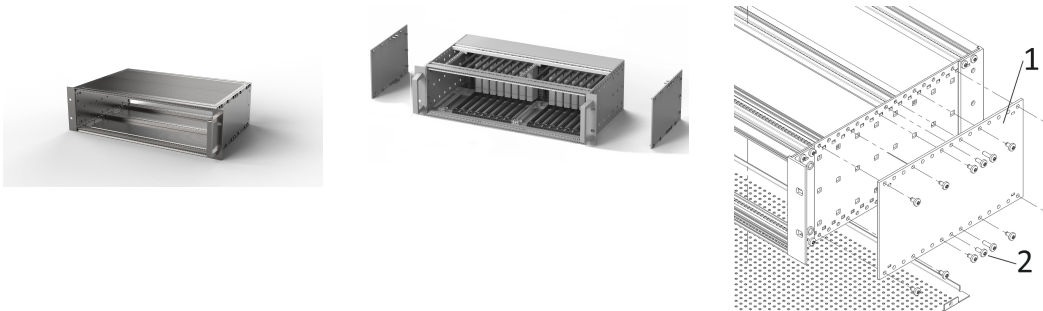

EuropacPRO Advanced EMC Side Panel Cover, 4U, 295 mm

NÚMERO DE CATÁLOGO

24563-267

Aluminium Side panel 3mm to increase the EMC shielding effect of the subrack by covering the not needed cut-outs.

CERTIFICATIONS

CARACTERÍSTICAS

Side panel covers for increased lateral RF shielding

Assembled on the outside of the standard side panel

Assembly material included

CARATERÍSTICAS DO PRODUTO

Rack Height: 4U

Profundidade: 295mm

Quantidade por embalagem: 2

EMC Shielding: Sim

Acabamento: Passivated

Length: 295mm

Material: Alumínio

Família de produtos: EuropacPRO

Product Type: Side Panel

Tipo: Type H

Works With: Subracks

Unidade de embalagem: Pair

DETALHES ADICIONAIS DO PRODUTO

Side panel and 19" bracket are tox-cold welded together. toxen = Clinching technique, without add aids. This takes place with special tools and high pressure.