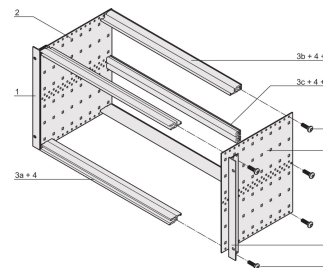

EuropacPRO 19" Subrack Kit for Backplane, Retrofit Shielding, 6 U, 175 mm

NÚMERO DE CATÁLOGO

24563-431

Non-shielded subrack for backplane mounting.

CERTIFICATIONS

CARACTERÍSTICAS

Subrack with side panel type F ("flexible"), front 19" bracket included, depth-adjustable 19" bracket sold separately (not included in items delivered)

Rear horizontal rail for backplane mounting with insulation strip

Aluminum construction

IP 20, in accordance with IEC 60529

Modifications such as cutouts, different finishes or dimensions available

Supplied as space-saving flat-pack

Horizontal rail type "light"

Internal and external dimensions in accordance with: IEC 60297-3-100, -101, IEEE 1101.1

CARACTERÍSTICAS DO PRODUTO

Rack Height: 6U

Profundidade: 175mm

Quantidade por embalagem: 1

For Mounting: Backplane

Board Depth: 160mm

Gasket Type: Stainless Steel EMC (retrofittable)

Inclui alça: Não

Instalação: Rack

Em conformidade com: IEC 60297-3-103

EMC Shielding: Não

Acabamento: Anodized; Passivated