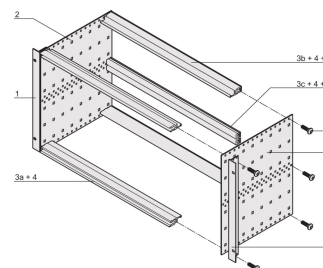

EuropacPRO 19" Subrack Kit for Backplane, Retrofit Shielding, 6 U, 355 mm

NÚMERO DE CATÁLOGO

24563-434

Non-shielded subrack for backplane mounting.

CERTIFICATIONS

CARACTERÍSTICAS

Subrack with side panel type F ("flexible"), front 19" bracket included, depth-adjustable 19" bracket sold separately (not included in items delivered)

Rear horizontal rail for backplane mounting with insulation strip

Aluminum construction

IP 20, in accordance with IEC 60529

Modifications such as cutouts, different finishes or dimensions available

Supplied as space-saving flat-pack

Horizontal rail type "light"

Internal and external dimensions in accordance with: IEC 60297-3-100, -101, IEEE 1101.1

CARACTERÍSTICAS DO PRODUTO

Rack Height: 6U

Profundidade: 355mm

Quantidade por embalagem: 1

For Mounting: Backplane

Board Depth: 160mm; 220mm; 280mm; 340mm

Gasket Type: Stainless Steel EMC (retrofittable)

Inclui alça: Não

Instalação: Rack

Em conformidade com: IEC 60297-3-103

EMC Shielding: Não

Acabamento: Anodized; Passivated