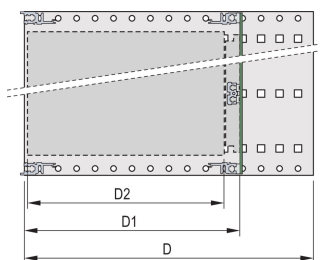

EuropacPRO 19" Subrack Kit for Backplane, Retrofit Shielding, 6 U, 355 mm

NÚMERO DE CATÁLOGO

24563-434

Non-shielded subrack for backplane mounting.

CERTIFICATIONS

CARACTERÍSTICAS

Subrack with side panel type F ("flexible"), front 19" bracket included, depth-adjustable 19" bracket sold separately (not included in items delivered)

Rear horizontal rail for backplane mounting with insulation strip

Aluminum construction

IP 20, in accordance with IEC 60529

Modifications such as cutouts, different finishes or dimensions available