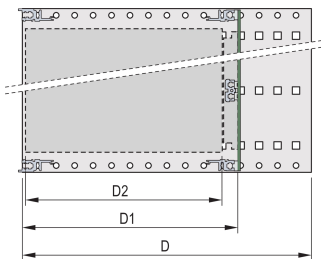

EuropacPRO 19" Subrack Kit for Backplane, Retrofit Shielding, 6 U, 475 mm

NÚMERO DE CATÁLOGO

24563-436

Non-shielded subrack for backplane mounting.

CERTIFICATIONS

CARACTERÍSTICAS

Subrack with side panel type F ("flexible"), front 19" bracket included, depth-adjustable 19" bracket sold separately (not included in items delivered)

Rear horizontal rail for backplane mounting with insulation strip

Aluminum construction

IP 20, in accordance with IEC 60529

Modifications such as cutouts, different finishes or dimensions available