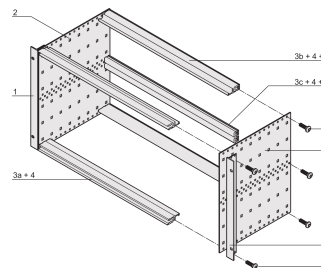

EuropacPRO 19" Subrack Kit for Backplane, Retrofit Shielding, 6 U, 475 mm

NÚMERO DE CATÁLOGO

24563-436

Non-shielded subrack for backplane mounting.

CERTIFICATIONS

CARACTERÍSTICAS

Subrack with side panel type F ("flexible"), front 19" bracket included, depth-adjustable 19" bracket sold separately (not included in items delivered)

Rear horizontal rail for backplane mounting with insulation strip

Aluminum construction

IP 20, in accordance with IEC 60529

Modifications such as cutouts, different finishes or dimensions available

Supplied as space-saving flat-pack

Horizontal rail type "light"

Internal and external dimensions in accordance with: IEC 60297-3-100, -101, IEEE 1101.1

CARACTERÍSTICAS DO PRODUTO

Rack Height: 6U

Profundidade: 475mm

Quantidade por embalagem: 1

For Mounting: Backplane

Board Depth: 160mm; 220mm; 280mm; 340mm

Gasket Type: Stainless Steel EMC (retrofittable)

Inclui alça: Não

Instalação: Rack

Em conformidade com: IEC 60297-3-103

EMC Shielding: Não

Acabamento: Anodized; Passivated