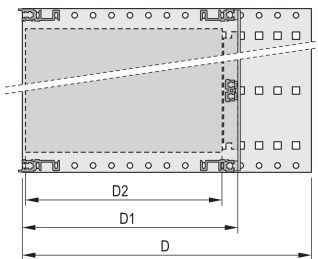

EuropacPRO 19" Subrack Kit for Backplane, Heavy, Retrofit Shielding, 6 U, 295 mm

NÚMERO DE CATÁLOGO

24563-463

Rear horizontal rail for backplane mounting with insulation strip

CERTIFICATIONS

CARACTERÍSTICAS

Horizontal rail type "Heavy"

Shock and Vibration resistance up to 5 g

IP 20, in accordance with IEC 60529

Shock and vibration tested to the German "Bahn" standards BN 411002, BN 411003

Internal and external dimensions in accordance with: IEC 60297-3-100, -101, IEEE 1101.1