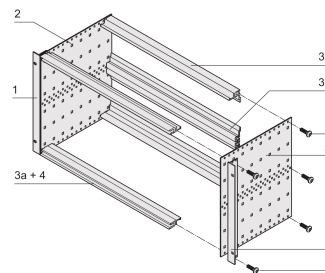

EuropacPRO 19" Subrack Kit for DIN Connector, Retrofit Shielding, 6 U, 175 mm

NÚMERO DE CATÁLOGO

24563-491

Non-shielded subrack for Din Connector mounting EN 60603-2 (DIN 41612).

CERTIFICATIONS

CARACTERÍSTICAS

Subrack with side panel type F ("flexible"), front 19" bracket included, depth-adjustable 19" bracket sold separately (not included in items delivered)

Aluminum construction

IP 20, in accordance with IEC 60529

Internal and external dimensions in accordance with: IEC 60297-3-100, -101, IEEE 1101.1

Rear horizontal rails for connector mounting (IEC 60603-2 / DIN 41612)