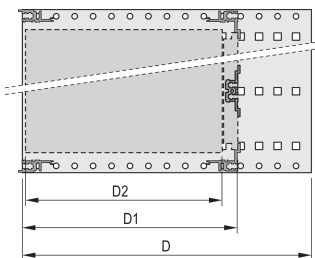

EuropacPRO 19" Subrack Kit for DIN Connector, Retrofit Shielding, 6 U, 175 mm

NÚMERO DE CATÁLOGO

24563-491

Non-shielded subrack for Din Connector mounting EN 60603-2 (DIN 41612).

CERTIFICATIONS

CARACTERÍSTICAS

Subrack with side panel type F ("flexible"), front 19" bracket included, depth-adjustable 19" bracket sold separately (not included in items delivered)

Aluminum construction

IP 20, in accordance with IEC 60529

Internal and external dimensions in accordance with: IEC 60297-3-100, -101, IEEE 1101.1

Rear horizontal rails for connector mounting (IEC 60603-2 / DIN 41612)