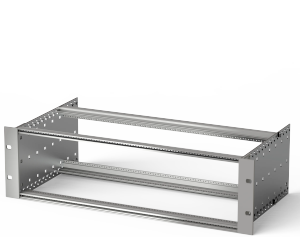

EuropacPRO 19" Subrack Kit for DIN Connector, Retrofit Shielding, 6 U, 295 mm

NÚMERO DE CATÁLOGO

24563-493

Non-shielded subrack for Din Connector mounting EN 60603-2 (DIN 41612).

CERTIFICATIONS

CARACTERÍSTICAS

Subrack with side panel type F ("flexible"), front 19" bracket included, depth-adjustable 19" bracket sold separately (not included in items delivered)

Aluminum construction

IP 20, in accordance with IEC 60529

Internal and external dimensions in accordance with: IEC 60297-3-100, -101, IEEE 1101.1

Rear horizontal rails for connector mounting (IEC 60603-2 / DIN 41612)