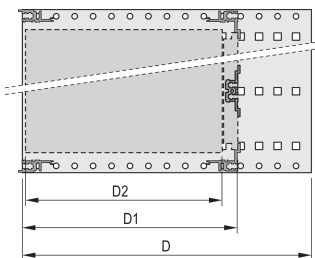

EuropacPRO 19" Subrack Kit for DIN Connector, Retrofit Shielding, 6 U, 295 mm

NÚMERO DE CATÁLOGO

24563-493

Non-shielded subrack for Din Connector mounting EN 60603-2 (DIN 41612).

CERTIFICATIONS

CARACTERÍSTICAS

Subrack with side panel type F ("flexible"), front 19" bracket included, depth-adjustable 19" bracket sold separately (not included in items delivered)

Aluminum construction

IP 20, in accordance with IEC 60529

Internal and external dimensions in accordance with: IEC 60297-3-100, -101, IEEE 1101.1

Rear horizontal rails for connector mounting (IEC 60603-2 / DIN 41612)