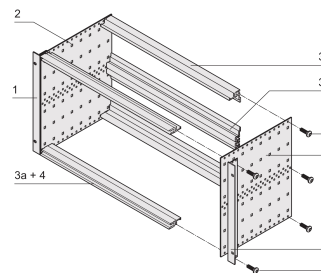

EuropacPRO 19" Subrack Kit for DIN Connector, Retrofit Shielding, 6 U, 295 mm

NÚMERO DE CATÁLOGO

24563-493

Non-shielded subrack for Din Connector mounting EN 60603-2 (DIN 41612).

CERTIFICATIONS

CARACTERÍSTICAS

Subrack with side panel type F ("flexible"), front 19" bracket included, depth-adjustable 19" bracket sold separately (not included in items delivered)

Aluminum construction

IP 20, in accordance with IEC 60529

Internal and external dimensions in accordance with: IEC 60297-3-100, -101, IEEE 1101.1

Rear horizontal rails for connector mounting (IEC 60603-2 / DIN 41612)